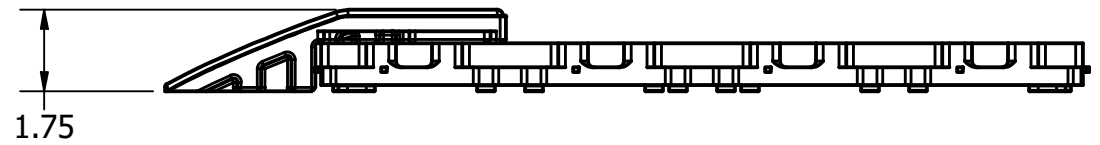

FASTEN HERE

	DRAWN	Patrick Batey	5/23/2023	TITLE	
	CHECKED	LMM	8/25/2023	Transition with Tabs & Grid Assembly	
	QA			SIZE	DWG NO
	MFG	PEB	8/25/2023	<b>B</b>	ASSYXXACTS0000
	APPROVED	PEB	8/25/2023	SCALE 1 / 4	SHEET 1 OF 1
				REV	1